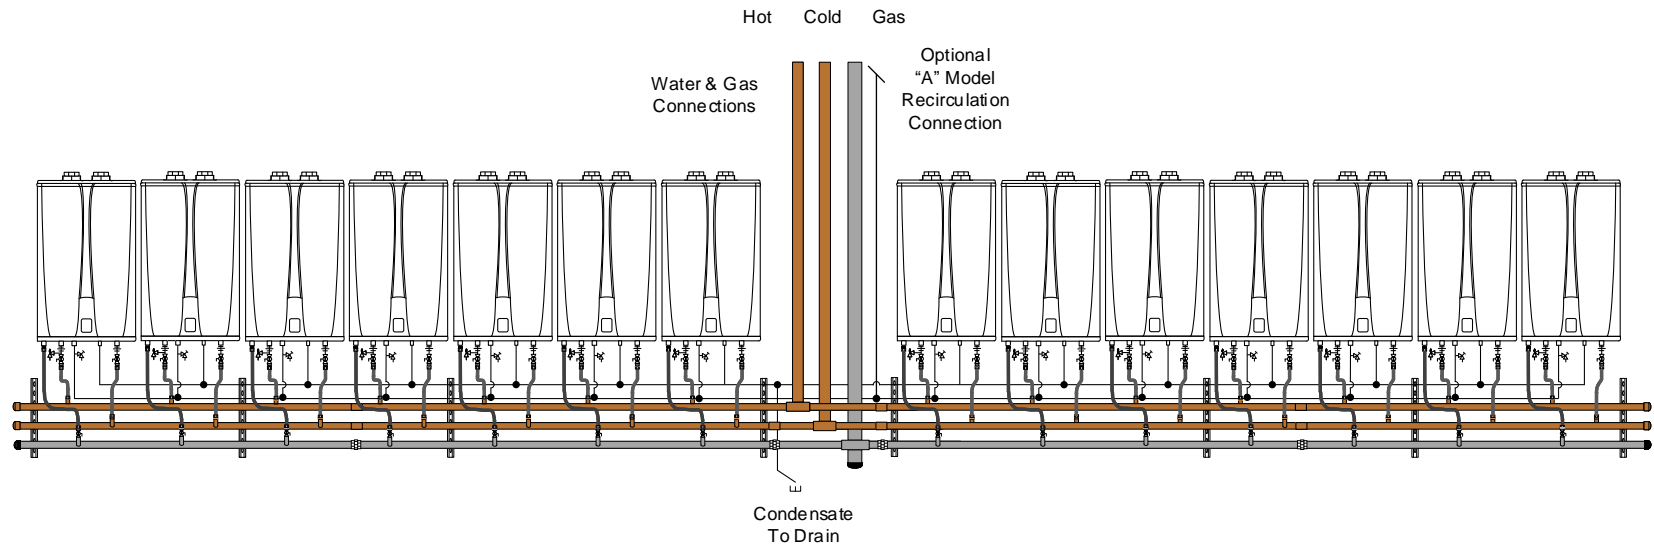

This drawing is intended only as a guide and not as a replacement for professionally engineered project drawings. This concept system drawing does not imply compliance with local building codes. Actual installation may vary depending on installation location & parameters and it must be done in accordance to all local building codes. Verify with local building officials before commencement of system installation.

Components Shown:

- 14 – NPE-240 A or S Model Tankless
- 2 - #30019043A 4 Unit Side-by-Side Manifold Kits
- 2 - #30019041A 3 Unit Side-by-Side Manifold Kits

Recirculation Piping & Condensate Drain is Field Supplied

Note:  
Maximum 2 RL Manifold Kits per Group  
with 8 Tankless Units Total per Branch

20 Goodyear  
Irvine, CA 92618  
800-519-8794  
www.navieninc.com

NPE Series Tankless Water Heater

Navien Ready-Link Manifold System  
14-Unit Side-by-Side RL Manifold Kit  
Wall Mount