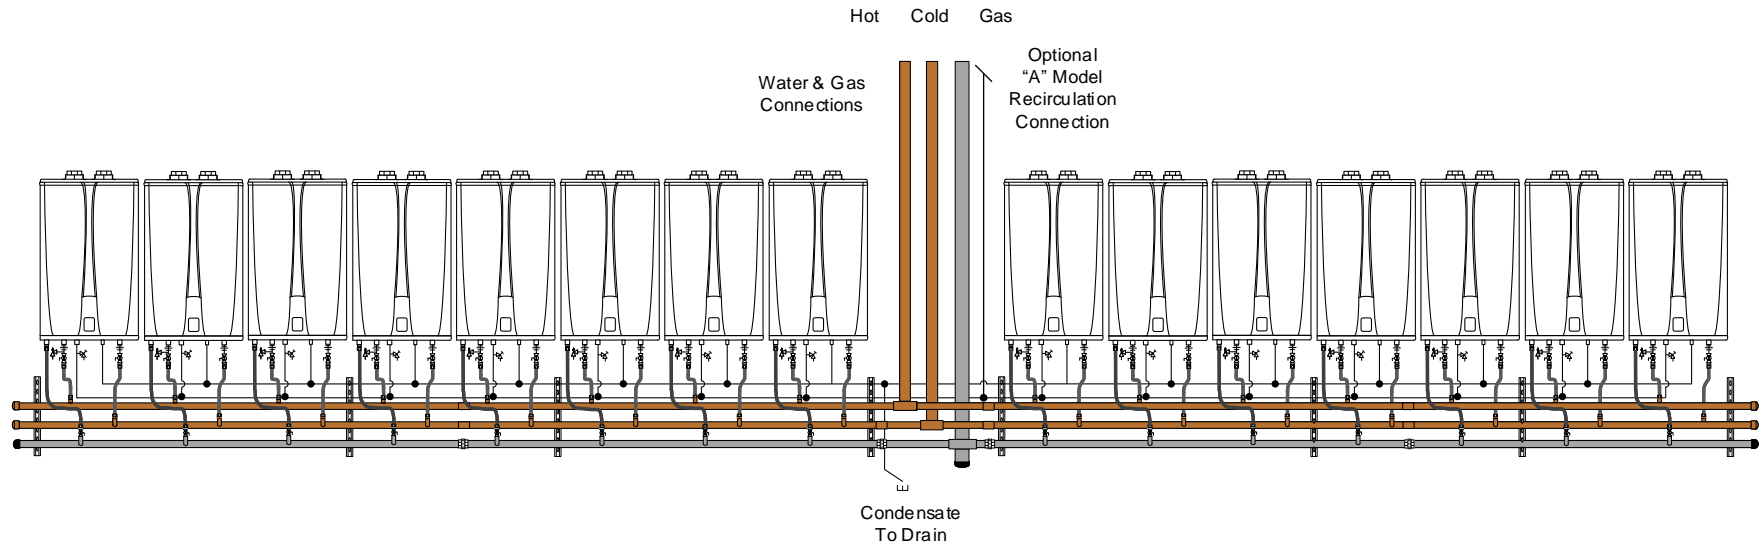

This drawing is intended only as a guide and not as a replacement for professionally engineered project drawings. This concept system drawing does not imply compliance with local building codes. Actual installation may vary depending on installation location & parameters and it must be done in accordance to all local building codes. Verify with local building officials before commencement of system installation.

**Components Shown:**

- 15 – NPE-240 A or S Model Tankless
- 3 - #30019043A 4 Unit Side-by-Side Manifold Kits
- 1 - #30019041A 3 Unit Side-by-Side Manifold Kit

Recirculation Piping & Condensate Drain is Field Supplied

Note:  
Maximum 2 RL Manifold Kits per Group  
with 8 Tankless Units Total per Branch

20 Goodyear  
Irvine, CA 92618  
800-519-8794  
www.navieninc.com

NPE Series Tankless Water Heater

Navien Ready-Link Manifold System  
15-Unit Side-by-Side RL Manifold Kit  
Wall Mount