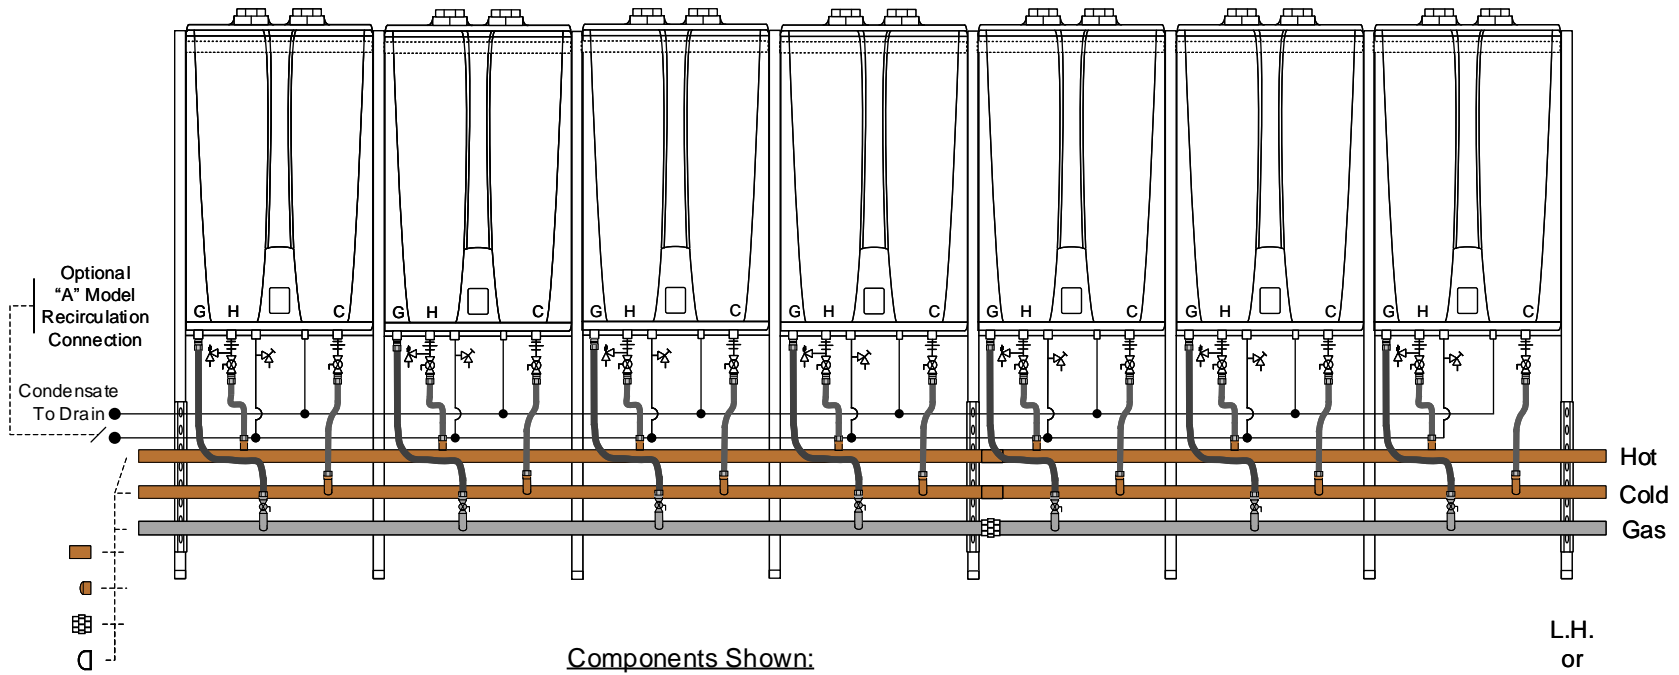

This drawing is intended only as a guide and not as a replacement for professionally engineered project drawings. This concept system drawing does not imply compliance with local building codes. Actual installation may vary depending on installation location & parameters and it must be done in accordance to all local building codes. Verify with local building officials before commencement of system installation.

Components Shown:

- 7 - NPE-240 A or S Model Tankless
- 1 - #30019043A 4 Unit Side-by-Side Manifold Kit
- 1 - #30019041A 3 Unit Side-by-Side Manifold Kit
- 1 - GFFM-KDIZUS-001 Base Rack
- 6 - GFFM-KDIZUS-002 Add-On Rack Kits