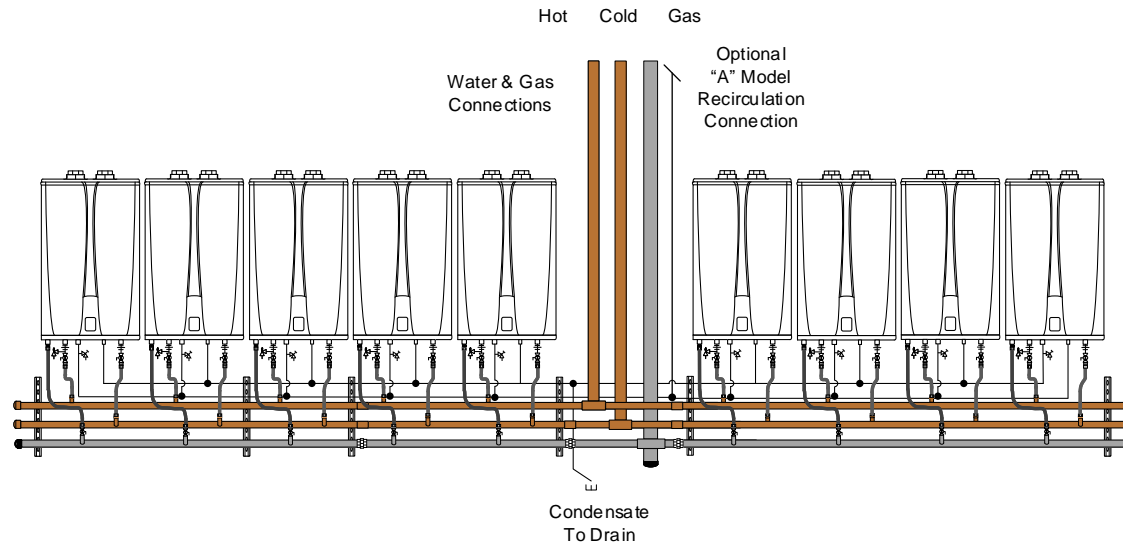

This drawing is intended only as a guide and not as a replacement for professionally engineered project drawings. This concept system drawing does not imply compliance with local building codes. Actual installation may vary depending on installation location & parameters and it must be done in accordance to all local building codes. Verify with local building officials before commencement of system installation.

Components Shown:

- 9 – NPE-240 A or S Model Tankless
- 1 - #30019043A 4 Unit Side-by-Side Manifold Kit
- 1 - #30019041A 3 Unit Side-by-Side Manifold Kit
- 1 - #30019040A 2 Unit Side-by-Side Manifold Kit

Recirculation Piping & Condensate Drain is Field Supplied

Note:
Maximum 2 RL Manifold Kits per Group
with 8 Tankless Units Total per Branch

KD Navien

20 Goodyear
Irvine, CA 92618
800-519-8794
www.navieninc.com

NPE Series Tankless Water Heater

Navien Ready-Link Manifold System
9-Unit Side-by-Side RL Manifold Kit
Wall Mount

Ready-Link®
Tankless Manifold

Drawn By: B. Fenske

NPE-RDYLKSYS-9UW-SbyS

July 1, 2018