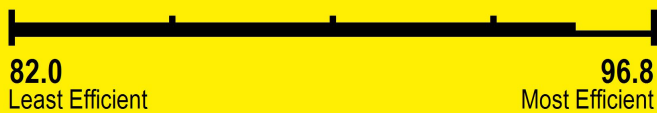

U.S. Government

Federal law prohibits removal of this label before consumer purchase.

ENERGYGUIDE

Boiler
Water
Natural Gas, Propane Gas

NAVIEN
Model NCB-210E

Efficiency Rating (AFUE)*

95.0

Range of Similar Models
* Annual Fuel Utilization Efficiency