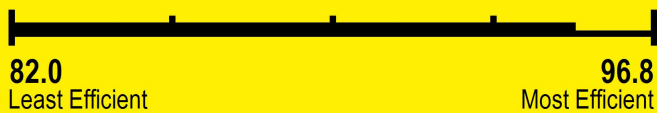

U.S. Government

Federal law prohibits removal of this label before consumer purchase.

ENERGYGUIDE

Boiler
Water
Natural Gas, Propane Gas

NAVIEN
Model NCB-240E

Efficiency Rating (AFUE)*

95.0

Range of Similar Models
* Annual Fuel Utilization Efficiency