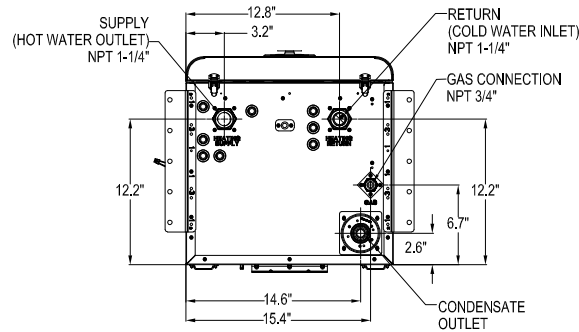

BOTTOM VIEW

20 GOODYEAR
IRVINE, CA 92618
800-519-8794
www.navieninc.com

NFB-H SERIES BOILER

NFB-H BOILER DIMENSION DRAWING
INCLUDES MODELS NFB-175H,200H

SYMBOL LEGEND

DRAWN BY:

S. STOEKE

NFB-175H, NFB-200H

APRIL 14, 2021