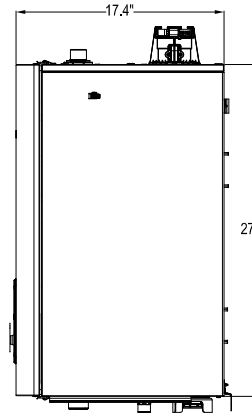

RIGHT SIDE VIEW