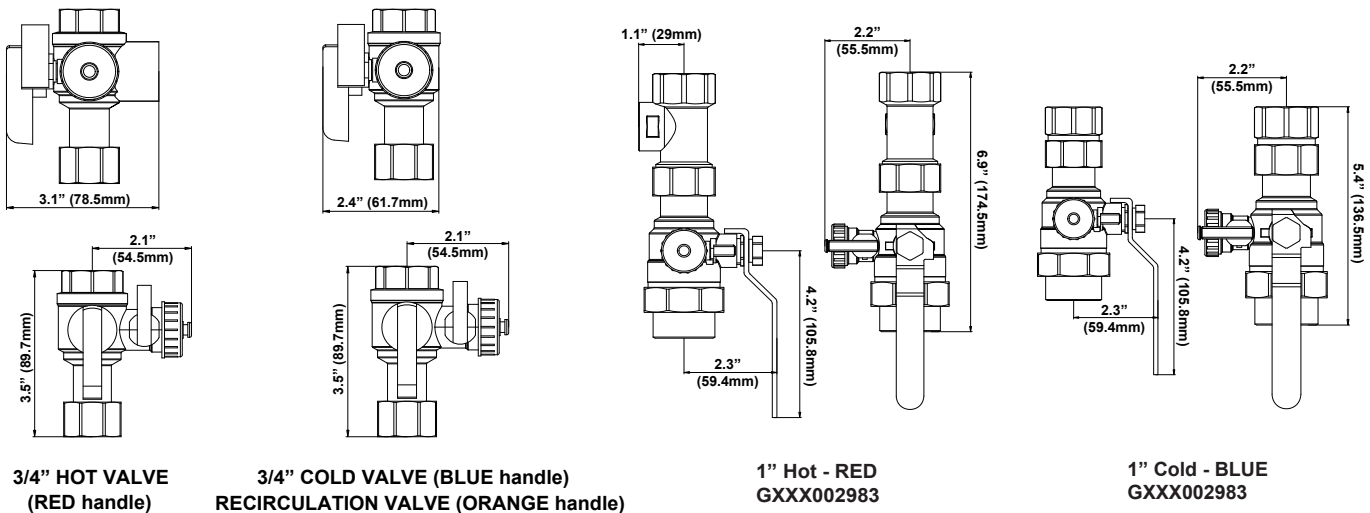

## Navien Plumb Easy Valve Set Includes:

- One (1) Hot Water Service Valve with Red Handle Plug
- One (1) Cold Water Service Valve with Blue Handle Plug
- One (1) Recirculation Service Valve with Orange Handle Plug (Optional 3/4" 3-Valve Kits Only)
- One (1) 150 PSI Pressure Relief Valve certified to ANSI Z21.22 (3/4" Valve Kits Only)

## PART NUMBERS

- GXXX002987 Plumb Easy Valve Set (V2 - 3/4")
- GXXX002983 Plumb Easy Valve Set (1")
- GXXX002988 Plumb Easy 3-Valve Set (V2)

## VALVE DIMENSIONS

## OVERALL DIMENSIONS and WEIGHTS

SIZE	VALVE TYPE	CONNECTIONS	DIMENSIONS									
			Height		hgt. body		Width		Depth		WEIGHT	
in.			in.	mm	in.	mm	in.	mm	in.	mm	lbs.	kgs.
3/4"	HOT	Union x F-NPT	3.5	89.7	3.5	88.9	3.5	79	2.9	73.8	1.7	0.8
3/4"	RECIRC	Union x F-NPT	3.5	89.7	3.5	88.9	3.5	62	2.9	73.8	1.1	0.5
3/4"	COLD	Union x F-NPT	3.5	89.7	3.5	88.9	3.5	62	2.9	73.8	1.3	0.6
1"	HOT	Union x F-NPT	8.9	227.1	8.9	175	6.9	86	3.2	80.4	3.3	1.5
1"	COLD	Union x F-NPT	7.5	190.2	7.5	136	5.4	79	3.2	80.4	3.0	1.3